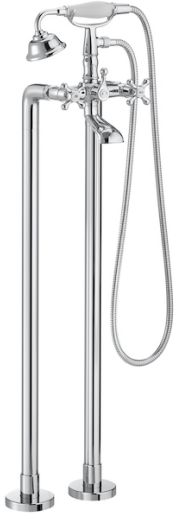

Floorstanding bath-shower mixer with manual diverter, handshower, 1.50 m flexible shower hose and floor pillar leg

Application: Bath
Installation type: Floor-standing

Technical drawings