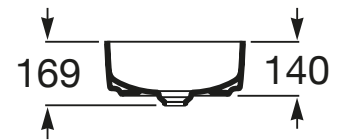

**INSPIRA**

**ROUND - Over countertop FINECERAMIC® basin**

**DIMENSIONS**

Length 370 mm.

Width 370 mm.

Height 140 mm.

**COLOURS AND FINISHES**

00 White

**PRICE (VAT INCLUDED)**

**£373.62**

**TECHNICAL DRAWINGS**

**FEATURES**

Basin capacity (l): 11.2

Bowl position: Central

Installation type: Bowl / On countertop

Material: FINECERAMIC®

Shape: Round

Taphole configuration: No tapholes

Weight (Kg): 5.2

Without overflow

COMPATIBLE WITH

Base unit for over countertop basin

857002... + 857012...

Base unit for over countertop basin