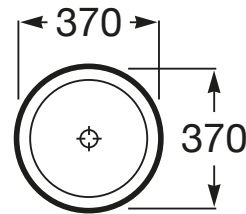

**INSPIRA**

**ROUND - Over countertop FINECERAMIC® basin**

**DIMENSIONS**

Length 370 mm.

Width 370 mm.

Height 140 mm.

**COLOURS AND FINISHES**

00 White

**PRICE (VAT INCLUDED)**

**£373.62**

**TECHNICAL DRAWINGS**

**FEATURES**

Basin capacity (l): 11.2

Bowl position: Central

Installation type: Bowl / On countertop

Material: FINECERAMIC®

Shape: Round

Taphole configuration: No tapholes

Weight (Kg): 5.2

Without overflow

COMPATIBLE WITH

Base unit for over countertop basin

857002... + 857012...

Base unit for over countertop basin