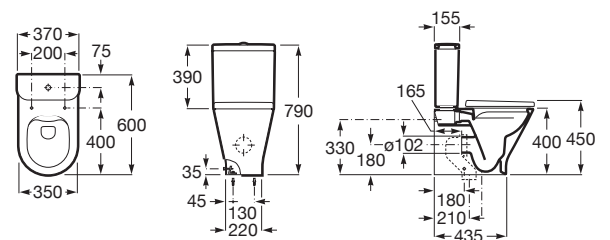

THE GAP

ROUND - Back to wall vitreous china close-coupled Rimless WC with dual outlet

DIMENSIONS

Length 370 mm.

Width 600 mm.

Height 790 mm.

COLOURS AND FINISHES

00 White

TECHNICAL DRAWINGS

FEATURES

Back-to-wall

Compact toilet

Elbow included

Fixing kit: Included

Flushing system: Washdown

Installation type: Floor-standing

Outlet type: Dual

Rim type: Closed

Rimless

Shape: Round

Weight (Kg): 30

COMPATIBLE WITH

ROUND - Dual flush 4,5/3L
WC cistern with bottom inlet

3410NC..F