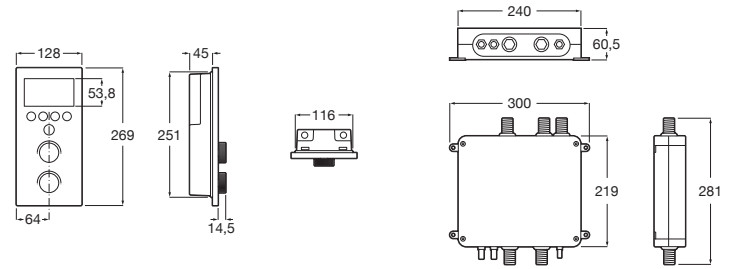

SMART SHOWER

Smart Shower panel

TECHNICAL DRAWINGS

FEATURES

- Application: Shower
- Electronic technology
- Faucet type: Electronic technology
- Installation type: Built-in
- Operating voltage (V): 12
- Power supply: Mains operated
- Temperature control: Thermostatic mixer
- Water and energy-saving