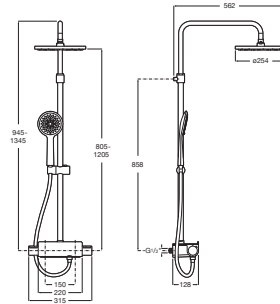

DECK

ROUND - Thermostatic shower column with shelf

TECHNICAL DRAWINGS

FEATURES

Finish: Chrome

Handset: Included

Installation type: Wall-mounted

Mixer type: Thermostatic

Number of diverter outlets: 2

Number of water outlets: 2

Shelf

Shower flexible hose included

Showerhead shape: Circular

Suitable for: Shower

Valve: Included

EverShine®

Handset functions  
Handset functions: Aquair

Handset functions  
Handset functions: Pulse

Handset functions  
Handset functions: Rain

**Handset functions**

Handset functions: Softy

**INCLUDES**

Shower head for ceiling or wall installation. Support kit / arm not included.

5B2250C00

ROUND - Handshower with 4 functions: Rain, NightRain, Tonic and Pulse

5B1107C00

Wall-mounted thermostatic shower mixer with shelf

5A2A88C00