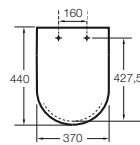

CARMEN**Soft-closing SUPRALIT® seat and cover for toilet****DIMENSIONS**

Length 370 mm.

Width 440 mm.

COLOURS AND FINISHES

00 White

**TECHNICAL DRAWINGS****FEATURES**

Antibacterial material

Shape: Round