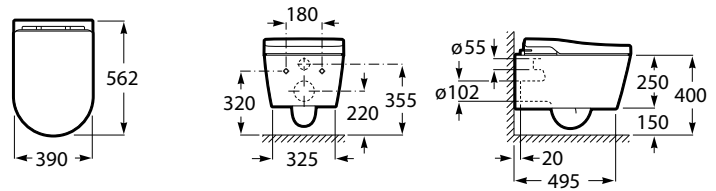

INSPIRA

In-Wash® - Vitreous china Rimless wall-hung smart toilet with horizontal outlet. Needs power supply.

DIMENSIONS

Length 390 mm.
Width 562 mm.
Height 476 mm.

COLOURS AND FINISHES

TECHNICAL DRAWINGS

FEATURES

- Air dryer temperature levels: 40°, 50°, 60°, OFF
- Cleaning function
- Control panel: Fixed, Remote control
- Fixing kit: Included
- Flushing system: Washdown
- Installation type: Wall-hung
- LED lights operating modes: Night mode, OFF, Standard, Standard with night light
- Nozzle positions: 5
- Number of nozzles: 1
- Outlet type: Horizontal
- Protection class (IPX4)
- Remote control low battery warning
- Remote control radio frequency (GHz): 2.4
- Remote control wall support included
- Removable nozzle
- Removable seat and cover
- Rim type: Rimless
- Smart Toilet type: In-Wash ®
- User detection
- Water cleaning
- Water pressure (Mpa): 0.05 - 0.9