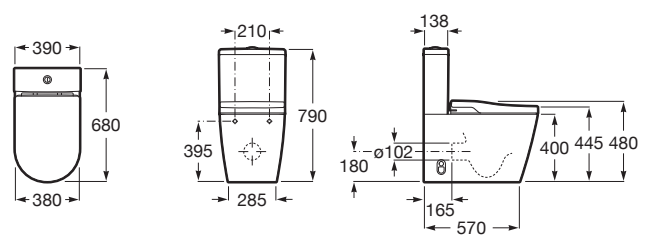

INSPIRA

In-Wash® - Back to wall vitreous china close-coupled smart toilet with dual outlet. Needs power supply.

DIMENSIONS

Length 390 mm.

Width 680 mm.

Height 790 mm.

COLOURS AND FINISHES

00 White

TECHNICAL DRAWINGS

FEATURES

Air dryer temperature levels: 40°, 50°, 60°, OFF
 Back-to-wall
 Cleaning function
 Control panel: Fixed, Remote control
 Elbow included
 Fixing kit: Included
 Flushing system: Washdown
 Installation type: Floor-standing
 LED lights operating modes: Night mode, OFF, Standard, Standard with night light
 Nozzle positions: 5
 Number of nozzles: 1
 Outlet type: Dual
 Protection class (IPX4)
 Remote control low battery warning
 Remote control radio frequency (GHz): 2.4
 Remote control wall support included
 Removable nozzle
 Removable seat and cover
 Rim type: Closed
 Smart Toilet type: In-Wash®
 User detection
 Water cleaning
 Water pressure (Mpa): 0.05 - 0.9

Air temperature control

Courtesy light

Drying function

Flushing type
 Flushing type: Dual flush 4.5/3 litres

Front cleaning

Nozzle position adjustment

Oscillating cleaning

Rear cleaning