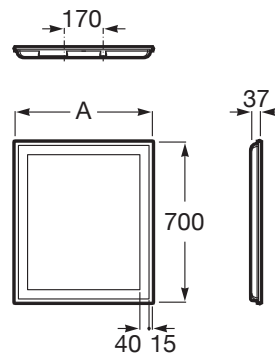

IRIDIA

Mirror with perimetral LED lighting and demister device

PRICE (VAT INCLUDED)

£681.86

TECHNICAL DRAWINGS

FEATURES

- Ambient light position: Edge
- Ambient light type: LED
- Frame material: PVC
- Ingress Protection Rating of the light: IP 44
- Installation type: Wall-hung
- Light type: LED
- Light(s): Integrated in the mirror
- Mirror orientation: Vertical
- Power per light (W): 30
- Shape: Rectangular