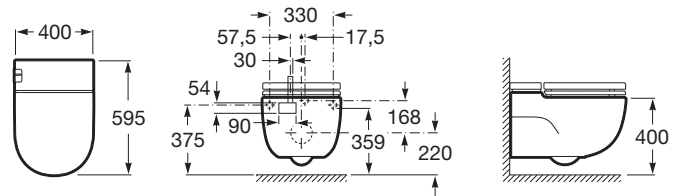

MERIDIAN-N

IN-TANK - Wall-hung toilet with integrated cistern. Includes "L" type support for stud walls, seat and cover. Needs power supply.

DIMENSIONS

Length 400 mm.

Width 595 mm.

Height 400 mm.

COLOURS AND FINISHES

00 White

TECHNICAL DRAWINGS

FEATURES

Fixing kit: Included

Flushing system: Washdown

Installation type: Wall-hung

Outlet type: Horizontal

Shape: Round

Flushing type

Flushing type: Dual flush 4.5/3 litres

Meridian-N

One single concept for a thousand solutions. One single concept to fulfil any need. The most versatile and global range.

INSTALLATION AND USER MANUALS