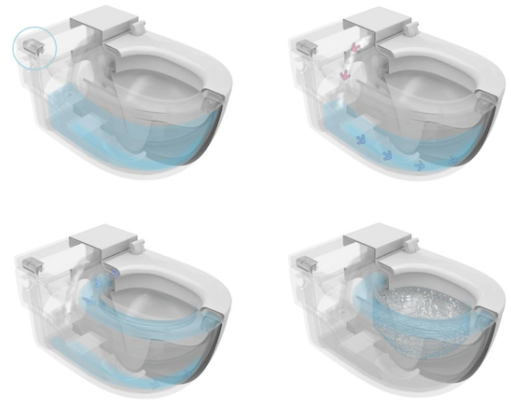

MERIDIAN-N

IN-TANK - Wall-hung toilet with integrated cistern. Includes "L" type support for stud walls, seat and cover. Needs power supply.

DIMENSIONS

Length 400 mm.

Width 595 mm.

Height 400 mm.

COLOURS AND FINISHES

00 White

TECHNICAL DRAWINGS

FEATURES

Fixing kit: Included

Flushing system: Washdown

Installation type: Wall-hung

Outlet type: Horizontal

Shape: Round

Flushing type

Flushing type: Dual flush 4.5/3 litres

Meridian-N

One single concept for a thousand solutions. One single concept to fulfil any need. The most versatile and global range.

INSTALLATION AND USER MANUALS